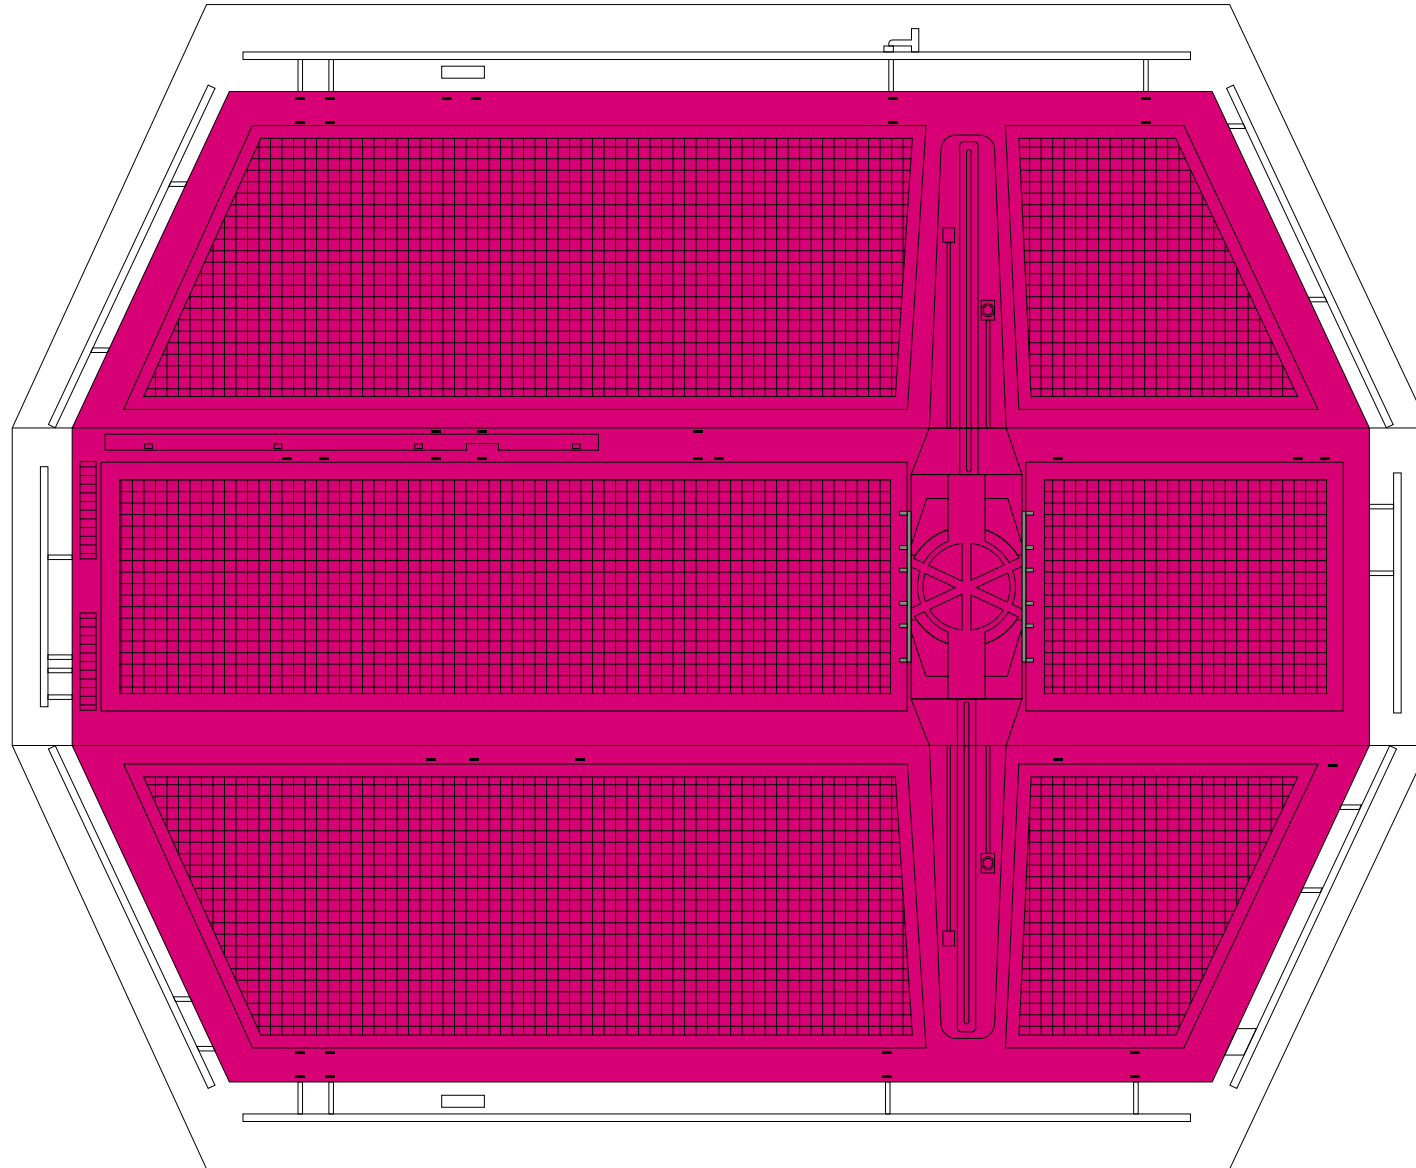

INNER WING
(Simetrical details on both wings)

©2010 Rafael Mateo García (rafa@x2creativos.com)

COMMERCIAL KITS USED BY IL&M ON THE STAR WARS TIE BOMBER MODEL

-  MPC/AMT/ERTL DARTH VADER'S TIE FIGHTER
-  Tamiya 1:700 IJN AIRCRAFT CARRIER JUNYO
-  Unknown source or "scratch"