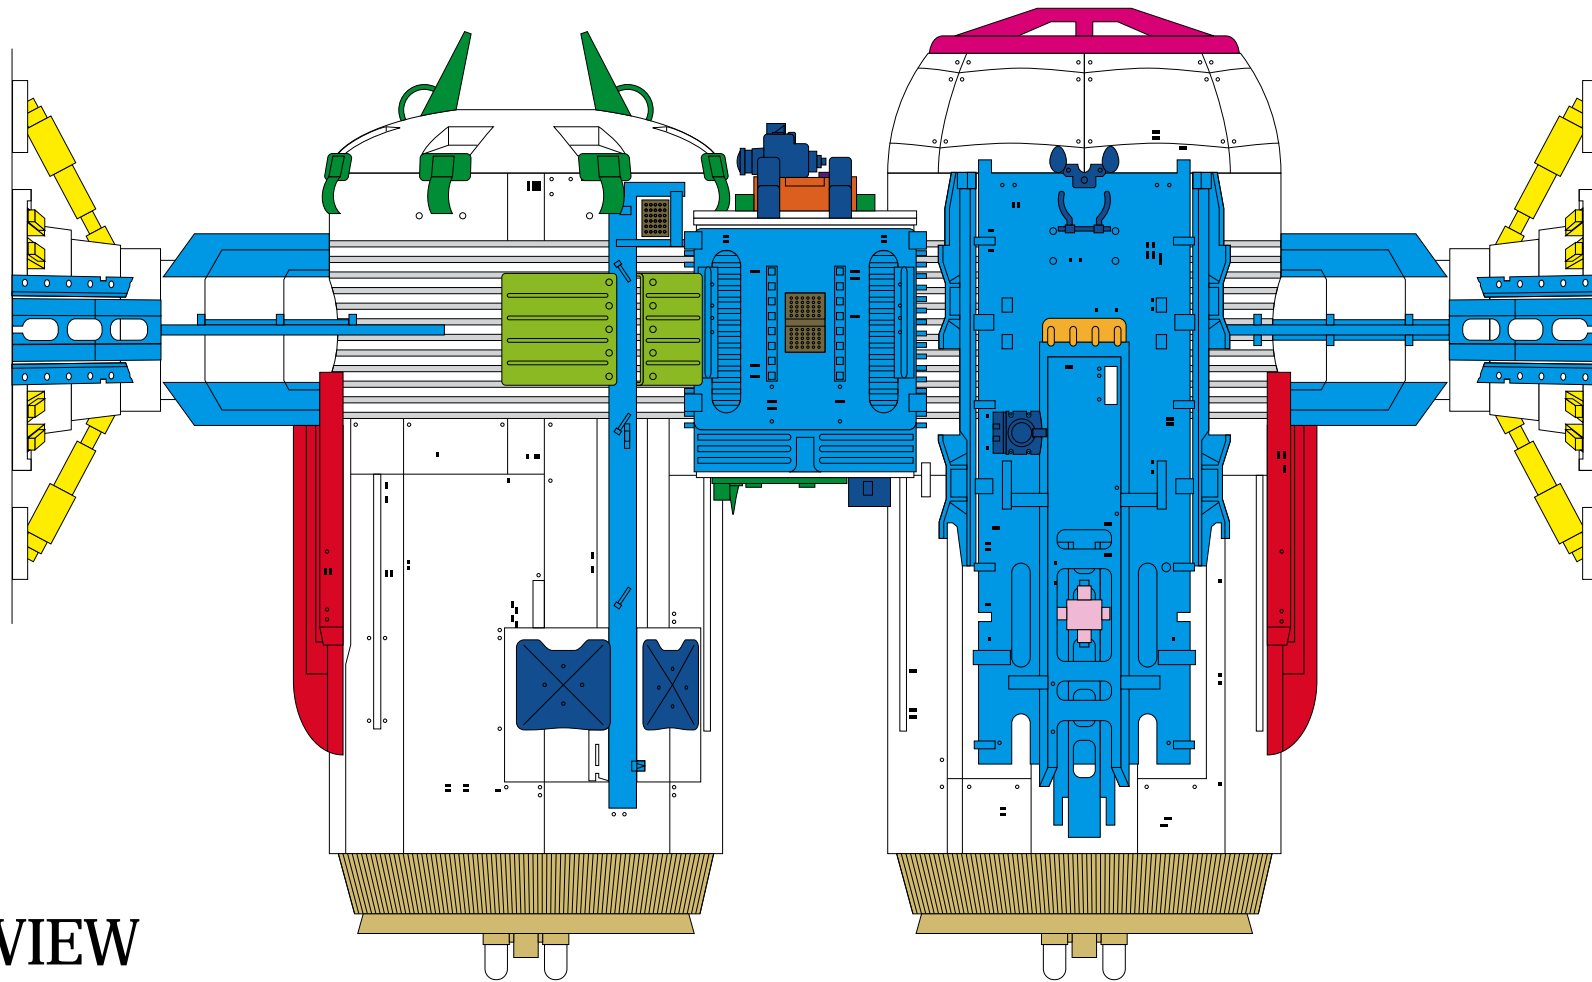

COMMERCIAL KITS USED BY IL&M ON THE STAR WARS TIE BOMBER MODEL

	MPC/AMT/ERTL DARTH Vader's TIE Fighter		Tamiya 1:35 U.S. Medium Tank M3 Lee Mkl		Unknown source or "scratch"
	Hasegawa 1:72 Railway Gun Leopold		Tamiya 1:35 German 88mm Gun Flak 36/37		
	Hasegawa 1:72 Mörser Karl Railway Gun		Airfix 1:144 Apollo Saturn V		
	Tamiya 1:35 German 20mm Flakvierling 38		Airfix 1:24 Hawker Harrier		
	Tamiya 1:35 German Hanomag Sdkfz 251/1		MPC 1:24 Ju87 German Stuka Dive Bomber		
	Tamiya 1:700 Japanese Aircraft Carrier Shinano		Tamiya 1:700 HMS Rodney Battleship