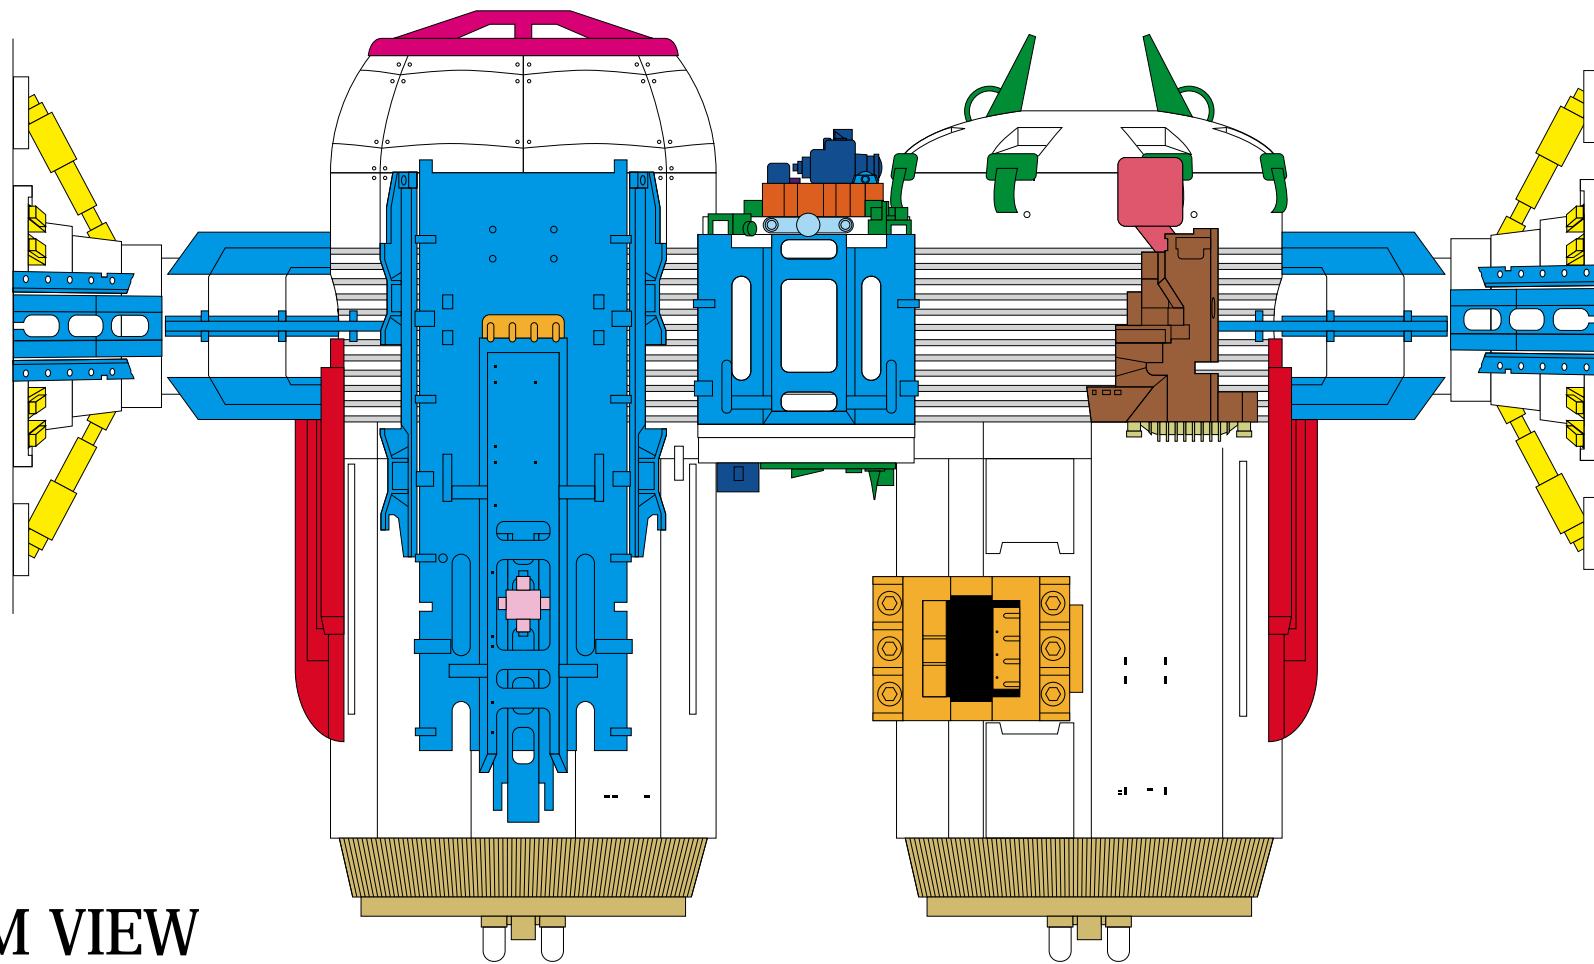

COMMERCIAL KITS USED BY IL&M ON THE STAR WARS TIE BOMBER MODEL

	MPC/AMT/ERTL DARTH VADER'S TIE FIGHTER		TAMIYA 1:35 GERMAN 88MM GUN FLAK 36/37		MPC 1:24 JU87 GERMAN STUKA DIVE BOMBER
	HASEGAWA 1:72 RAILWAY GUN LEOPOLD		AIRFIX 1:144 APOLLO SATURN V		TAMIYA 1:35 BRITISH 25PDR FIELD GUN
	HASEGAWA 1:72 MÖRSER KARL RAILWAY GUN		AIRFIX 1:24 HAWKER HARRIER		TAMIYA 1:700 HMS RODNEY BATTLESHIP
	TAMIYA 1:35 GERMAN 20MM FLAKVIERLING 38		TAMIYA 1:700 BATTLESHIP YAMATO		TAMIYA 1:700 BATTLESHIP PRINCE OF WALES
	TAMIYA 1:35 GERMAN HANOMAG Sdkfz 251/1		TAMIYA 1:35 GERMAN 20MM FLAK 38 MIT DS.AH.51		UNKNOWN SOURCE OR "SCRATCH"

BOTTOM VIEW