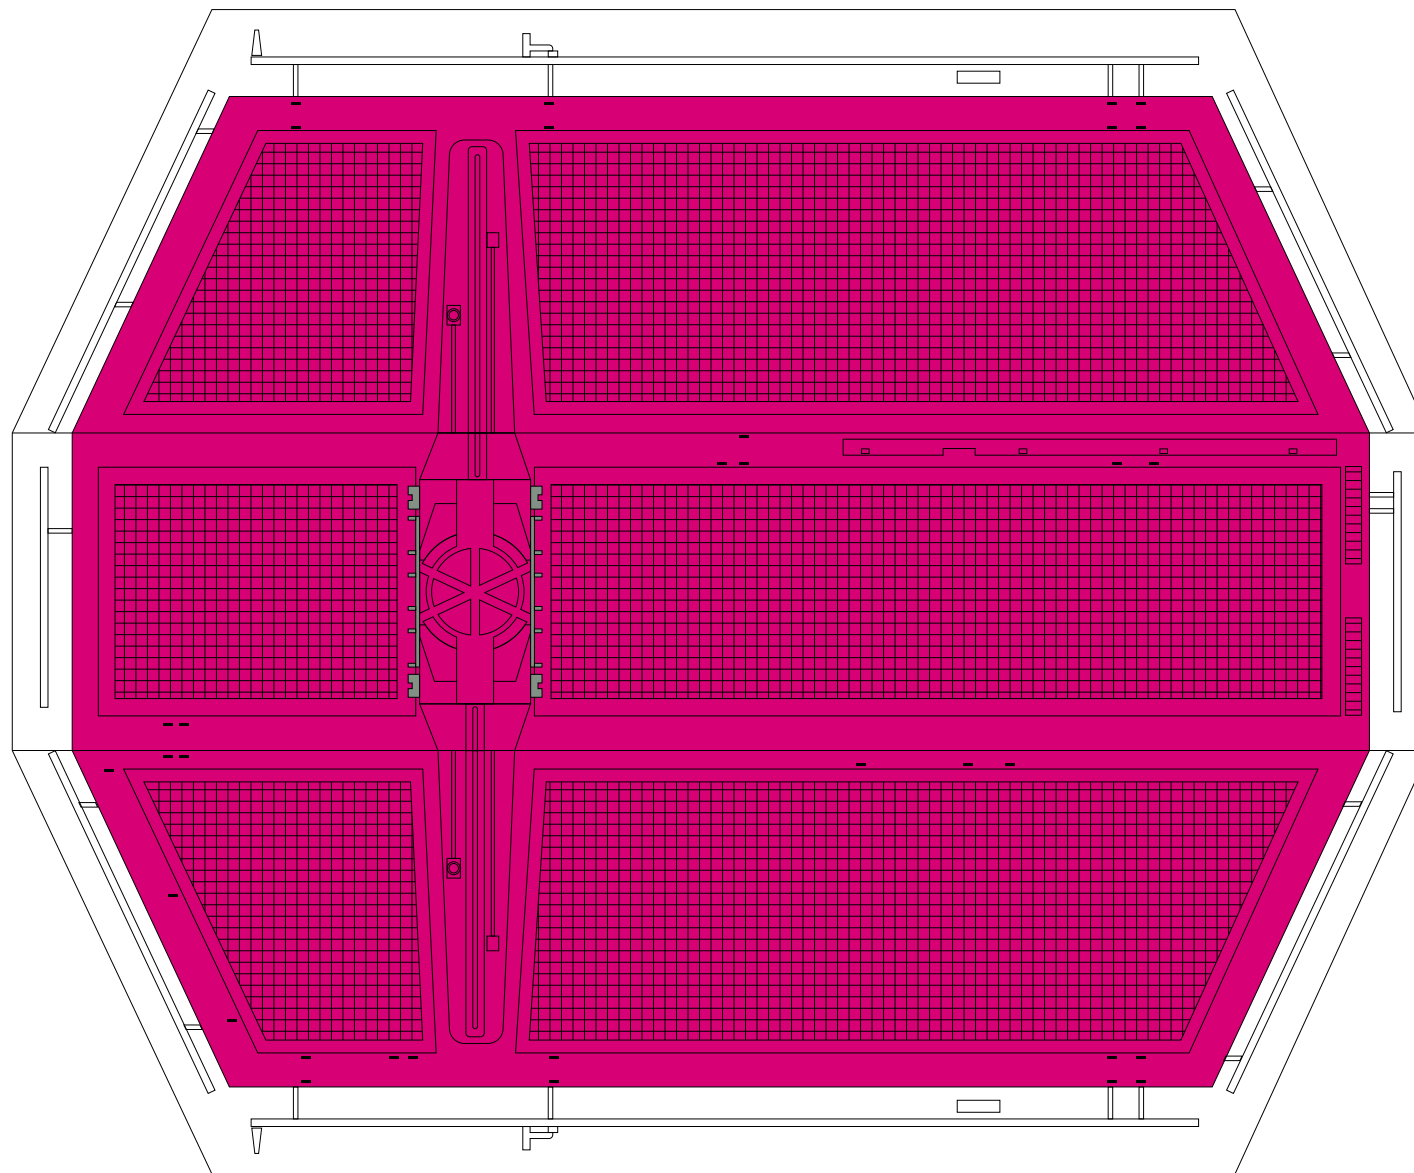

COMMERCIAL KITS USED BY IL&M ON THE STAR WARS TIE BOMBER MODEL

- MPC/AMT/ERTL DARTH VADER'S TIE FIGHTER
- Tamiya 1:700 IJN AIRCRAFT CARRIER JUNYO
- UNKNOWN SOURCE OR "SCRATCH"

EXTERIOR WING (L)
(Exterior details of both wings shows small differences)

©2010 Rafael Mateo García (rafa@x2creativos.com)