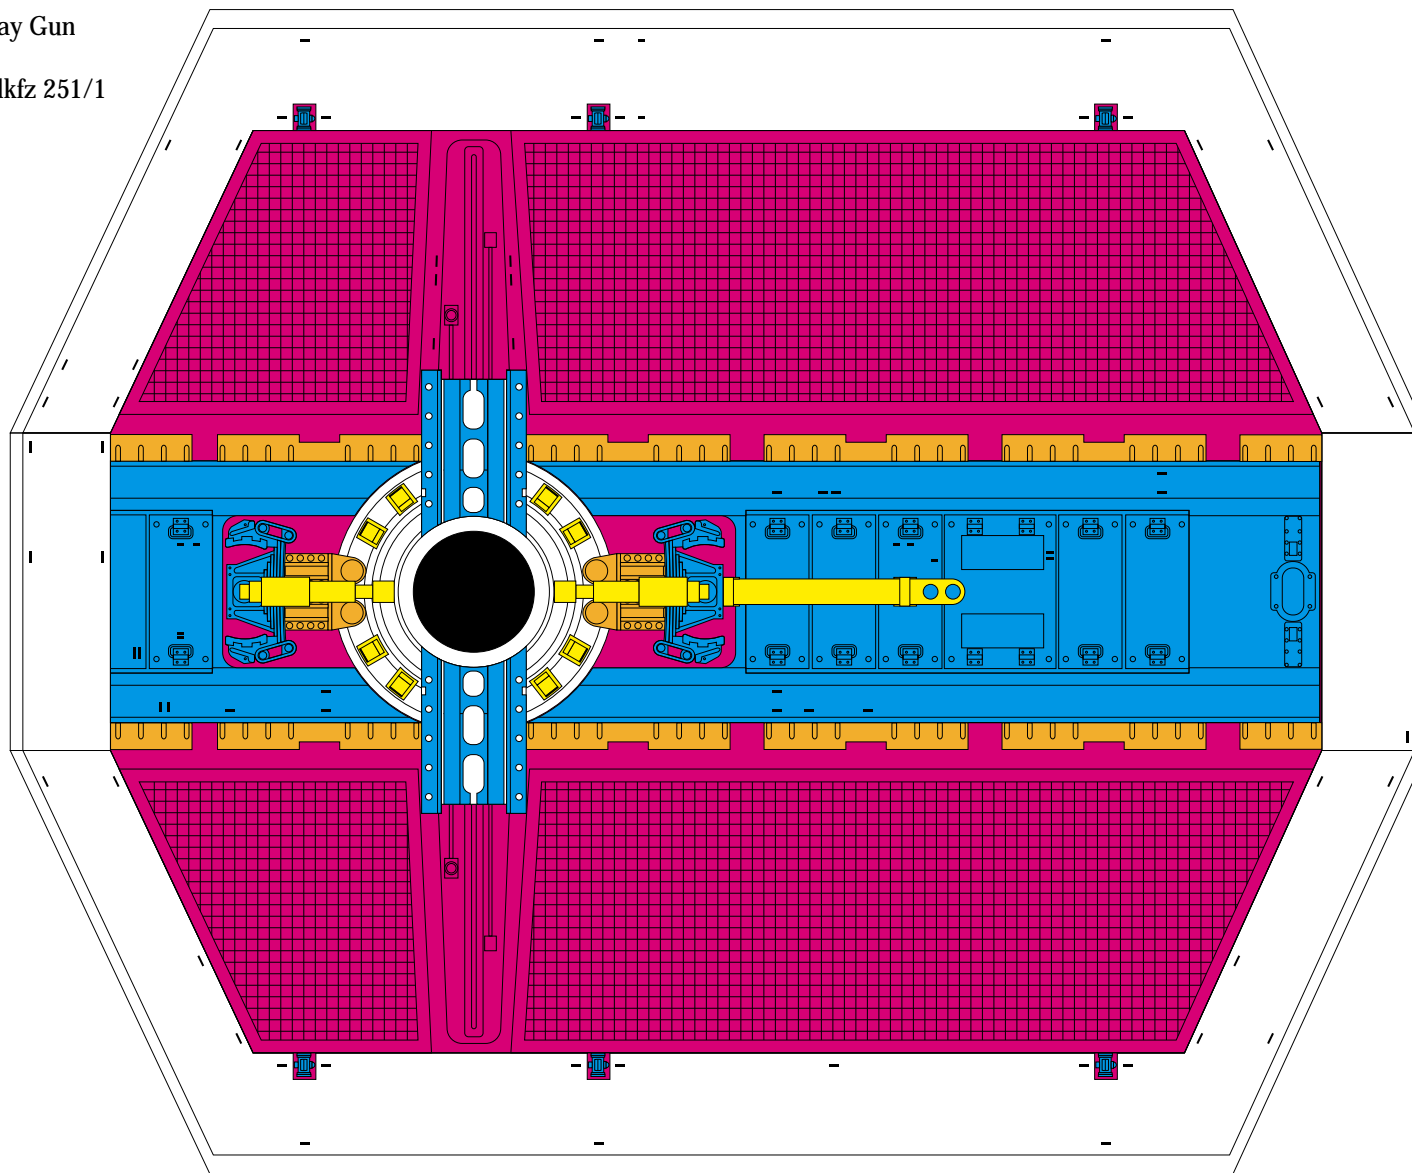

INNER WING
(Simetrical details on both wings)

©2010 Rafael Mateo García (rafa@x2creativos.com)

COMMERCIAL KITS USED BY IL&M ON THE STAR WARS TIE BOMBER MODEL

-  MPC/AMT/ERTL DARTH VADER'S TIE FIGHTER
-  Tamiya 1:700 IJN AIRCRAFT CARRIER JUNYO
-  Unknown source or "scratch"