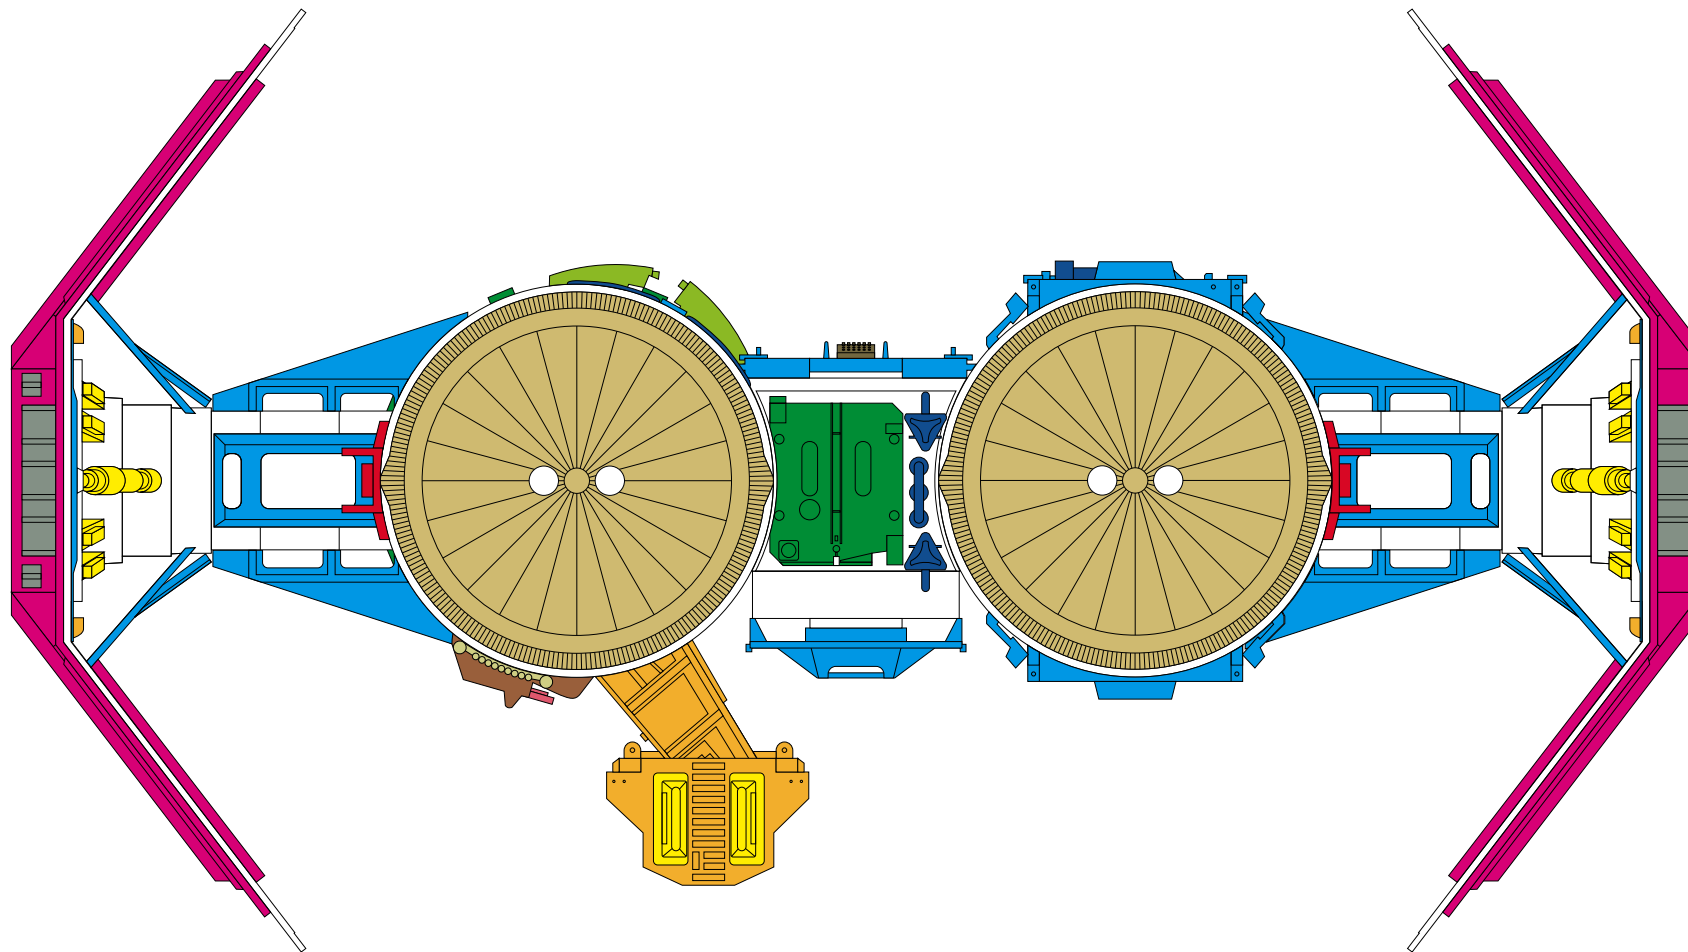

COMMERCIAL KITS USED BY IL&M ON THE STAR WARS TIE BOMBER MODEL

- | | | | | | |
|--|---|---|--|---|--|
|  | MPC/AMT/ERTL DARTH VADER'S TIE FIGHTER |  | TAMIYA 1:35 GERMAN HANOMAG SdKfz 251/1 |  | TAMIYA 1:700 IJN AIRCRAFT CARRIER JUNYO |
|  | HASEGAWA 1:72 RAILWAY GUN LEOPOLD |  | TAMIYA 1:35 U.S. MEDIUM TANK M3 LEE MkI |  | TAMIYA 1:700 BATTLESHIP PRINCE OF WALES |
|  | HASEGAWA 1:72 MÖRSER KARL RAILWAY GUN |  | TAMIYA 1:35 GERMAN 88MM GUN FLAK 36/37 |  | TAMIYA 1:700 BATTLESHIP YAMATO |
|  | TAMIYA 1:35 GERMAN 20MM FLAKVIERLING 38 |  | TAMIYA 1:700 GERMAN BATTLECRUISER SCHARNHORST |  | TAMIYA 1:35 GERMAN 20MM FLAK 38 MIT DS.AH.51 |
|  | TAMIYA 1:700 HMS RODNEY BATTLESHIP |  | TAMIYA 1:700 JAPANESE AIRCRAFT CARRIER SHINANO |  | UNKNOWN SOURCE OR "SCRATCH" |

FRONT VIEW

©2010 Rafael Mateo García (rafa@x2creativos.com)

COMMERCIAL KITS USED BY IL&M ON THE STAR WARS TIE BOMBER MODEL

- | | | |
|--|--|--|
|  MPC/AMT/ERTL DARTH VADER'S TIE FIGHTER |  TAMIYA 1:35 U.S. MEDIUM TANK M3 LEE MKI |  TAMIYA 1:700 IJN AIRCRAFT CARRIER JUNYO |
|  HASEGAWA 1:72 RAILWAY GUN LEOPOLD |  TAMIYA 1:35 GERMAN 88MM GUN FLAK 36/37 |  TAMIYA 1:700 BATTLESHIP YAMATO |
|  HASEGAWA 1:72 MÖRSER KARL RAILWAY GUN |  TAMIYA 1:700 JAPANESE AIRCRAFT CARRIER SHINANO |  TAMIYA 1:35 GERMAN 20MM FLAK 38 MIT DS.AH.51 |
|  TAMIYA 1:35 GERMAN 20MM FLAKVIERLING 38 |  AIRFIX 1:144 APOLLO SATURN V |  TAMIYA 1:35 BRITISH 25PDR FIELD GUN |
|  TAMIYA 1:35 GERMAN HANOMAG Sdkfz 251/1 |  AIRFIX 1:24 HAWKER HARRIER |  UNKNOWN SOURCE OR "SCRATCH" |