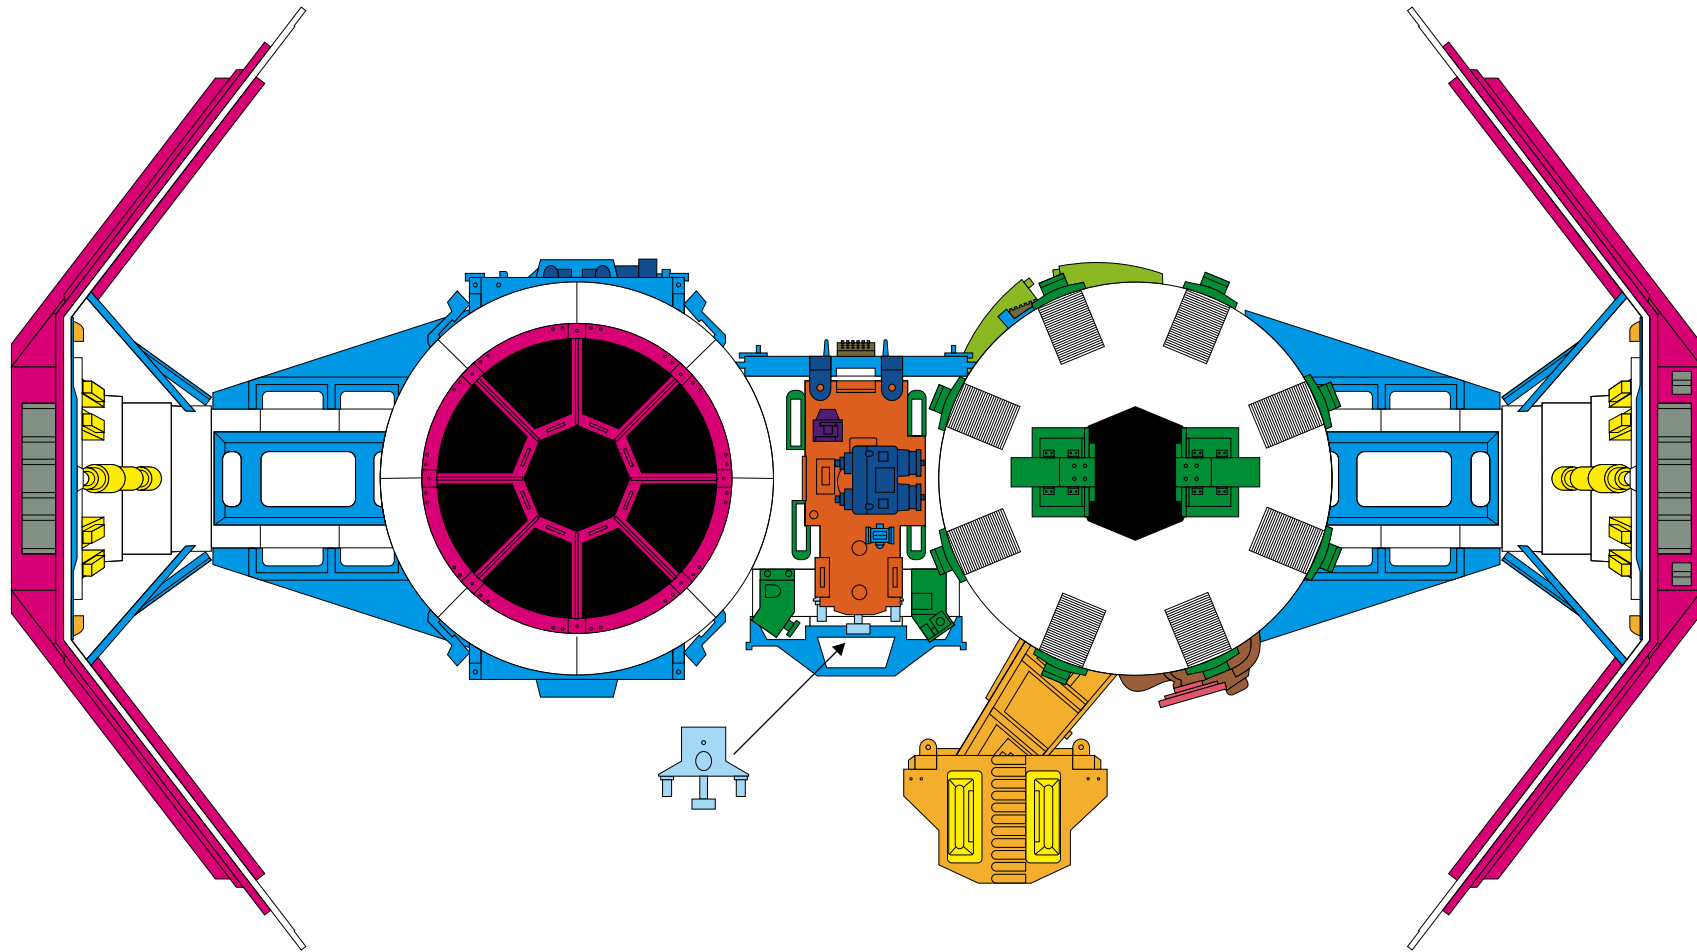

COMMERCIAL KITS USED BY IL&M ON THE STAR WARS TIE BOMBER MODEL

- | | | | | | |
|--|---|---|--|---|--|
|  | MPC/AMT/ERTL DARTH VADER'S TIE FIGHTER |  | TAMIYA 1:35 GERMAN HANOMAG SdKfz 251/1 |  | TAMIYA 1:700 IJN AIRCRAFT CARRIER JUNYO |
|  | HASEGAWA 1:72 RAILWAY GUN LEOPOLD |  | TAMIYA 1:35 U.S. MEDIUM TANK M3 LEE MkI |  | TAMIYA 1:700 BATTLESHIP PRINCE OF WALES |
|  | HASEGAWA 1:72 MÖRSER KARL RAILWAY GUN |  | TAMIYA 1:35 GERMAN 88MM GUN FLAK 36/37 |  | TAMIYA 1:700 BATTLESHIP YAMATO |
|  | TAMIYA 1:35 GERMAN 20MM FLAKVIERLING 38 |  | TAMIYA 1:700 GERMAN BATTLECRUISER SCHARNHORST |  | TAMIYA 1:35 GERMAN 20MM FLAK 38 MIT DS.AH.51 |
|  | TAMIYA 1:700 HMS RODNEY BATTLESHIP |  | TAMIYA 1:700 JAPANESE AIRCRAFT CARRIER SHINANO |  | UNKNOWN SOURCE OR "SCRATCH" |

FRONT VIEW

©2010 Rafael Mateo García (rafa@x2creativos.com)

COMMERCIAL KITS USED BY IL&M ON THE STAR WARS TIE BOMBER MODEL

- | | | |
|--|--|--|
|  MPC/AMT/ERTL DARTH VADER'S TIE FIGHTER |  TAMIYA 1:35 U.S. MEDIUM TANK M3 LEE MKI |  TAMIYA 1:700 IJN AIRCRAFT CARRIER JUNYO |
|  HASEGAWA 1:72 RAILWAY GUN LEOPOLD |  TAMIYA 1:35 GERMAN 88MM GUN FLAK 36/37 |  TAMIYA 1:700 BATTLESHIP YAMATO |
|  HASEGAWA 1:72 MÖRSER KARL RAILWAY GUN |  TAMIYA 1:700 JAPANESE AIRCRAFT CARRIER SHINANO |  TAMIYA 1:35 GERMAN 20MM FLAK 38 MIT DS.AH.51 |
|  TAMIYA 1:35 GERMAN 20MM FLAKVIERLING 38 |  AIRFIX 1:144 APOLLO SATURN V |  TAMIYA 1:35 BRITISH 25PDR FIELD GUN |
|  TAMIYA 1:35 GERMAN HANOMAG Sdkfz 251/1 |  AIRFIX 1:24 HAWKER HARRIER |  UNKNOWN SOURCE OR "SCRATCH" |